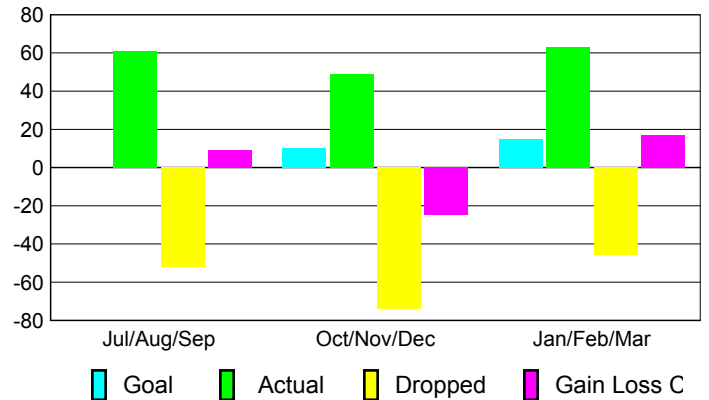

Membership Results 2009-2010

Goal, New, Dropped, Gain/Loss

Comparison of Membership Gain/Loss

Current Year Compared to the Previous Year