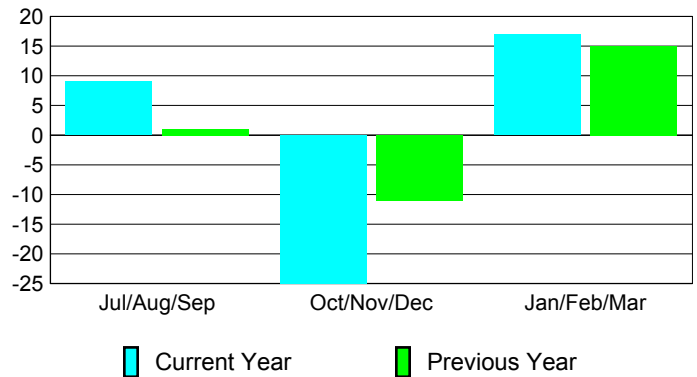

Membership Results
2009-2010

Membership
2008-2009

Month	Net Memb Goal	Actual New Memb	Actual Dropped Memb	Gain/Loss of Memb	Gain/Loss of Memb
Jul/Aug/Sep	0	61	-52	9	1
Oct/Nov/Dec	10	49	-74	-25	-11
Jan/Feb/Mar	15	63	-46	17	15
Totals	25	173	-172	1	5

Membership Results 2009-2010

Goal, New, Dropped, Gain/Loss

Comparison of Membership Gain/Loss

Current Year Compared to the Previous Year

Gender Comparison 2009-2010

Jul/Aug/Sep

Oct/Nov/Dec

Jan/Feb/Mar