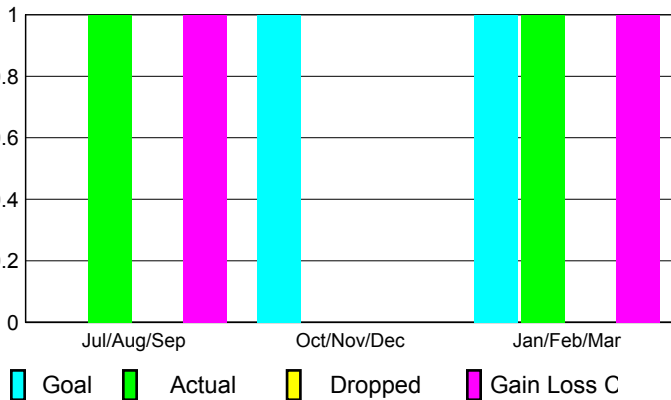

2009-2010 GMT Quarterly Report for District (or Undistricted) **District 201V3**

GMT: **Anthony 'Tony' J Benbow**

Location: **AUSTRALIA**

GMT CA: **7**

CLUBS

Club Results
2009-2010

Clubs
2008-2009

Month	New Club Goal	Actual New Clubs	Actual Dropped Clubs	Gain/Loss of Clubs	Gain/Loss of Clubs
Jul/Aug/Sep	0	1	0	1	0
Oct/Nov/Dec	1	0	0	0	0
Jan/Feb/Mar	1	1	0	1	1
Totals	2	2	0	2	1

Club Results 2009-2010

Goal, New, Dropped, Gain/Loss

Comparison of Club Gain/Loss

Current Year Compared to the Previous Year

YTD Status Quo Clubs 2009-2010

Status Quo Clubs Compared to Status Quo Members

MEMBERSHIP